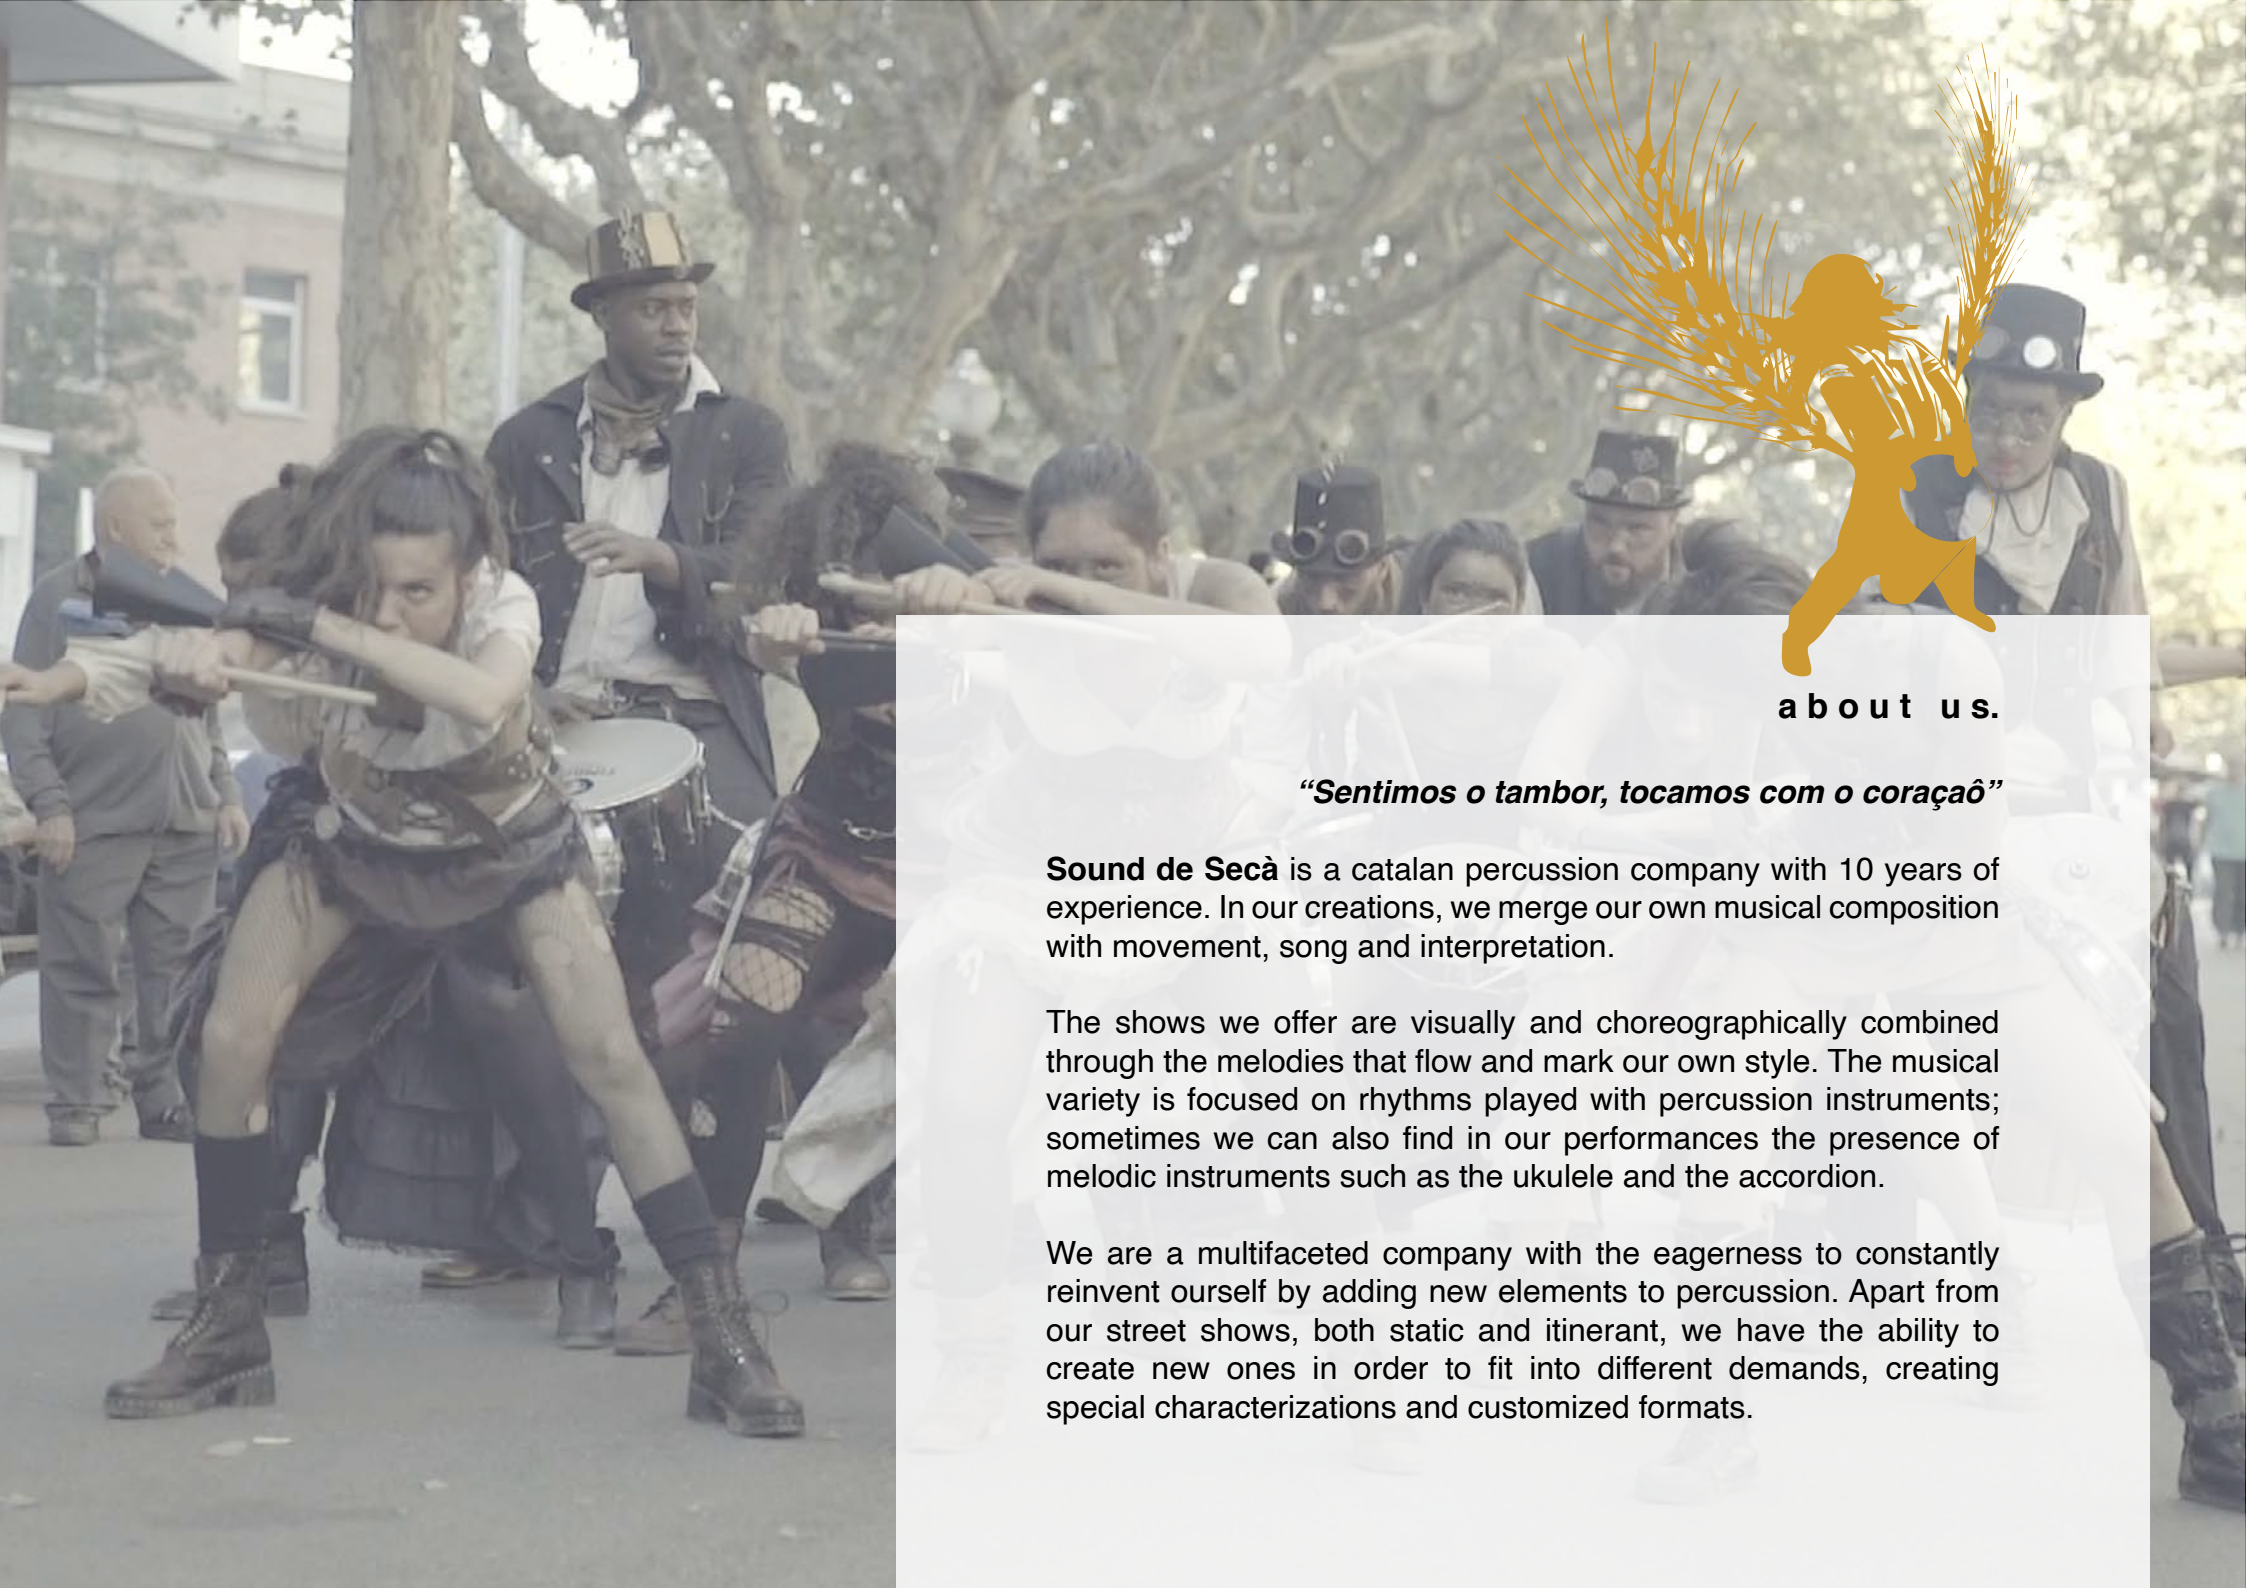

about us.

“Sentimos o tambor, tocamos com o coração”

Sound de Secà is a catalan percussion company with 10 years of experience. In our creations, we merge our own musical composition with movement, song and interpretation.

The shows we offer are visually and choreographically combined through the melodies that flow and mark our own style. The musical variety is focused on rhythms played with percussion instruments; sometimes we can also find in our performances the presence of melodic instruments such as the ukulele and the accordion.

We are a multifaceted company with the eagerness to constantly reinvent ourself by adding new elements to percussion. Apart from our street shows, both static and itinerant, we have the ability to create new ones in order to fit into different demands, creating special characterizations and customized formats.